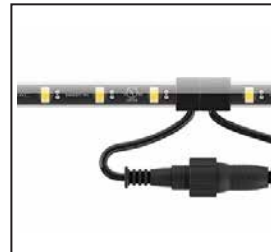

Hunza
Pool Lite High Power

LuxR
M1 Weighted Base

LuxR
M2 Weighted Base

LuxR
M4 RGBW Weighted Base

WAC
2" Underwater

WAC
Underwater Spot

WAC
InvisiLED Pro 24v Tape

WAC
InvisiLED 5' Channel