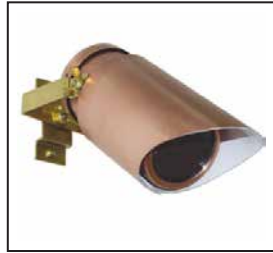

Focus
CSM10