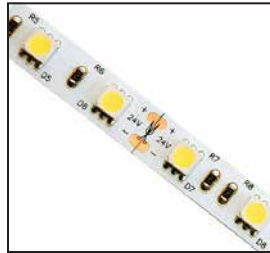

Magic Lite
24v High Power