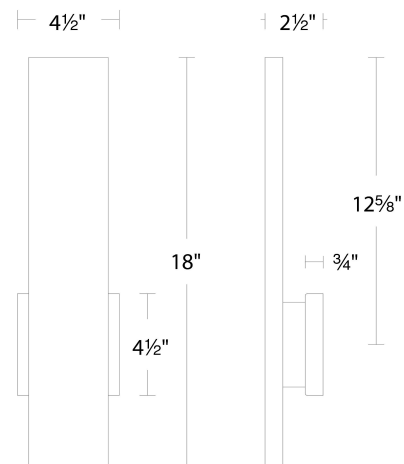

SPECIFICATIONS

Color Temp:	4000K,3500K,3000K
Input:	120 VAC,50/60Hz
CRI:	90
Dimming:	ELV: 100-10% ,TRIAC: 100-10%
Rated Life:	54000 Hours
Mounting:	Can be mounted on wall in all orientations
Standards:	ETL, cETL,IP65,Title 24 JA8-2019 Compliant Wet Location Listed
Construction:	Aluminum body, frosted glass diffuser

REPLACEMENT PARTS

RPL-GLA-29118 - Glass

FINISHES:

White Black Brushed Aluminum

LINE DRAWING:

WS-W29118