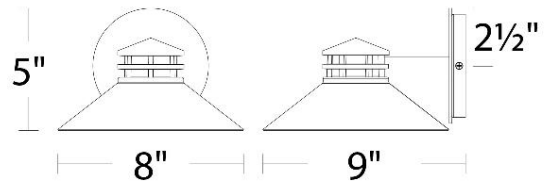

LINE DRAWING: