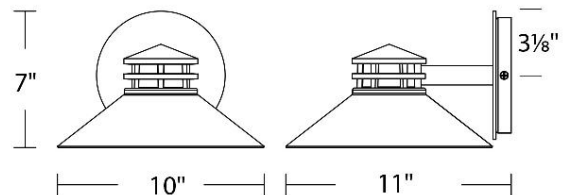

FINISHES:

Bronze

Black

LINE DRAWING:

WS-W15710