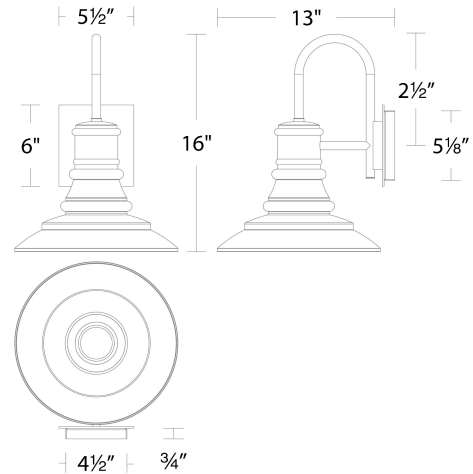

#### REPLACEMENT PARTS

RPL-GLA-85116 - Glass

#### LINE DRAWING:

WS-W85116