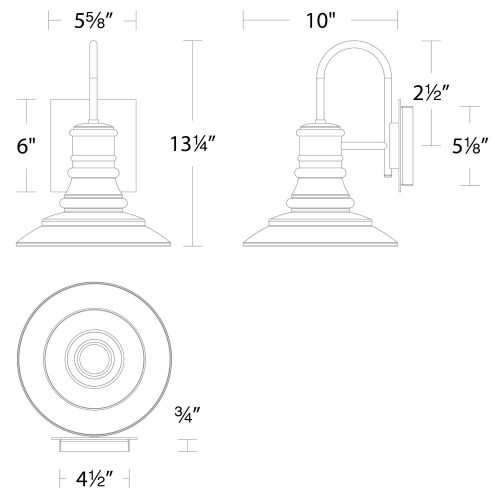

LINE DRAWING: