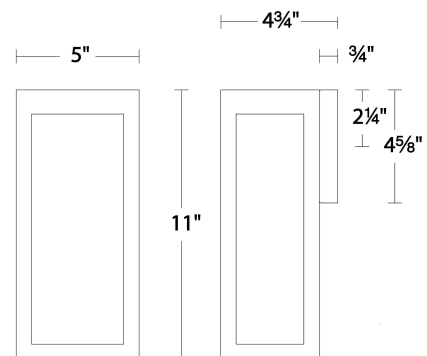

LINE DRAWING: