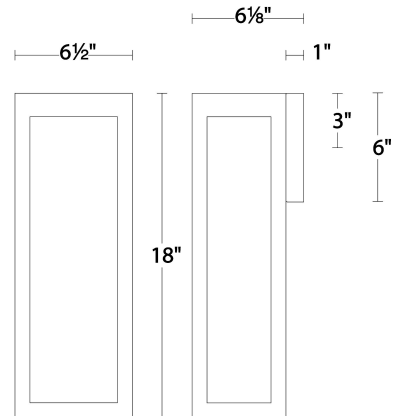

LINE DRAWING: