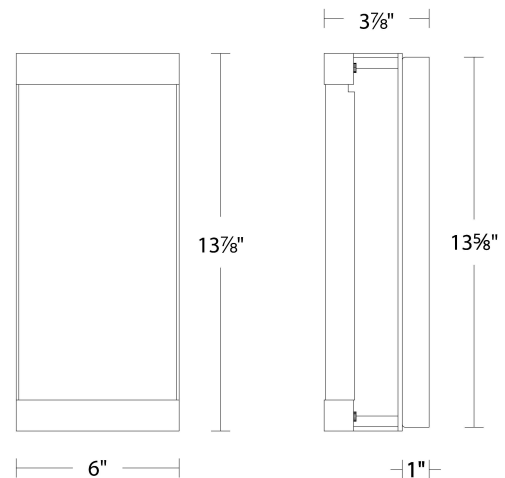

LINE DRAWING: