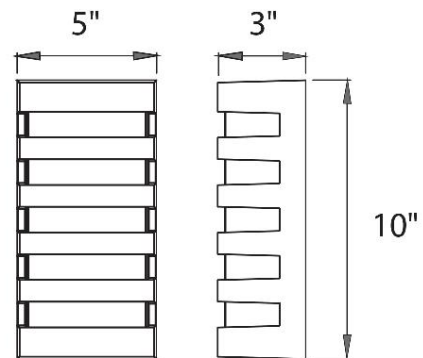

LINE DRAWING:

WS-W23610

REPLACEMENT PARTS

RPL-GLA-23610-01 - Outer glass for WS-W23610

RPL-GLA-23610-02 - Inner glass for WS-W23610