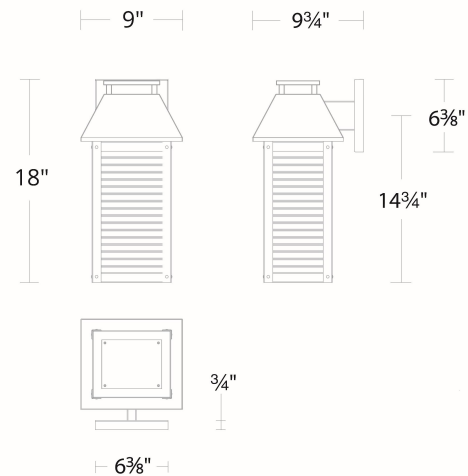

LINE DRAWING: