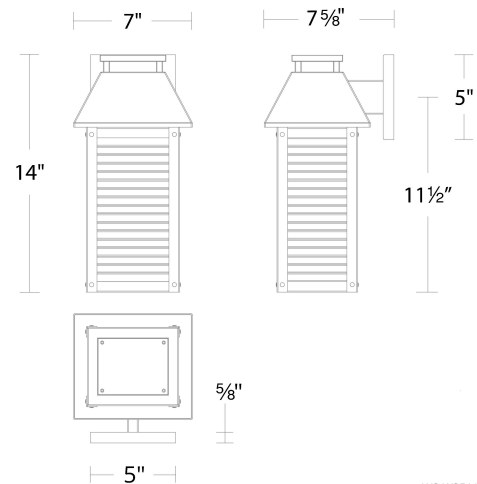

LINE DRAWING: