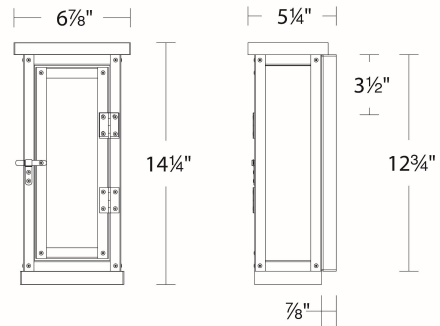

REPLACEMENT PARTS

- RPL-GLA-37114-FR - Front Glass
- RPL-GLA-37114-SI - Side Glass

FINISHES:

Black

LINE DRAWING:

WS-W37114

Fixture Type: _____

Catalog Number: _____

Project: _____

Location: _____

Eliot

Outdoor Wall Sconce 3000K

Model & Size	Color Temp & CRI	Finish	Watt	LED Lumens	Delivered Lumens
WS-W37120 20"	3000K 90	BK Black	15W	1200	264

Example: **WS-W37120-BK**

For custom requests please contact customs@wacighting.com