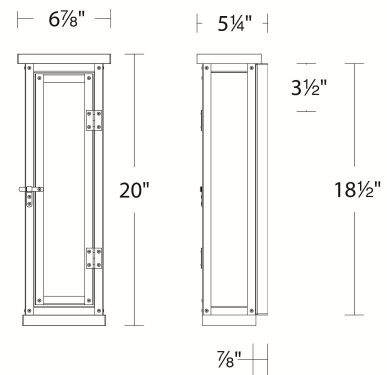

REPLACEMENT PARTS

- RPL-GLA-37114-FR - Front Glass
- RPL-GLA-37114-SI - Side Glass

FINISHES:

Black

LINE DRAWING:

WS-W37114

Fixture Type: _____

Catalog Number: _____

REPLACEMENT PARTS

- RPL-GLA-37120-FR - Front Glass
- RPL-GLA-37120-SI - Side Glass

FINISHES:

Black

LINE DRAWING:

WS-W37120