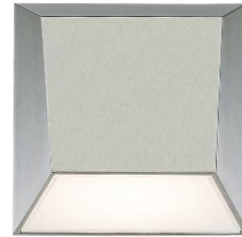

Fixture Type: _____

Catalog Number: _____

Project: _____

Location: _____

Atlantis

Outdoor Wall Sconce

Model & Size	Color Temp & CRI	Finish	Watt	LED Lumens	Delivered Lumens
WS-W27106 6"	3000K 90	AL Brushed Aluminum	9W	181	113
	3500K 90	BK Black	9W	207	130
	4000K 90	WT White	9W	180	113

Example: **WS-W27106-40-WT**

For custom requests please contact customs@wacighting.com

DESCRIPTION

Searching the depths. Illuminating all that matters.

FEATURES

- 3CCT (3000K/3500K/4000K) selectable switch
- ACLED driverless technology
- 5 year warranty

SPECIFICATIONS

Color Temp:	4000K,3500K,3000K
Input:	120 VAC,50/60Hz
CRI:	90
Dimming:	ELV: 100-10% ,TRIAC: 100-10%
Rated Life:	54000 Hours
Mounting:	Can be mounted on wall in all orientations
Standards:	ETL, cETL,IP65,Title 24 JA8-2019 Compliant Wet Location Listed
Construction:	Aluminum body, tempered glass diffuser