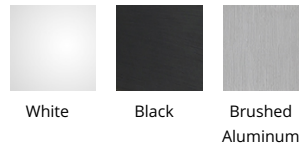

FINISHES:

LINE DRAWING: