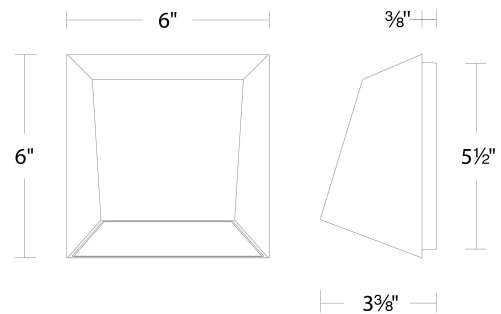

FINISHES:

LINE DRAWING: