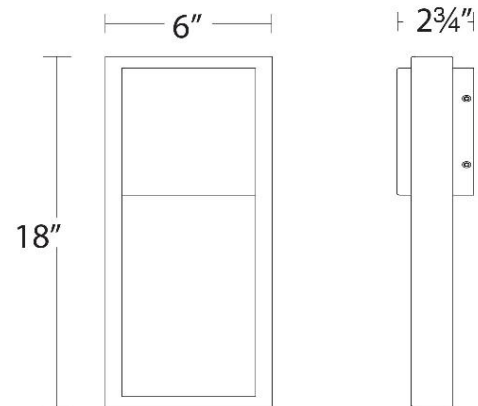

LINE DRAWING:

WS-W15918