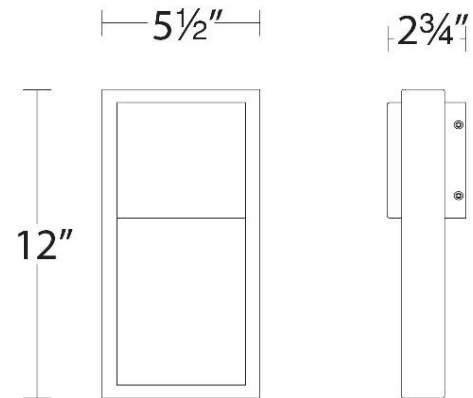

LINE DRAWING:

WS-W15912