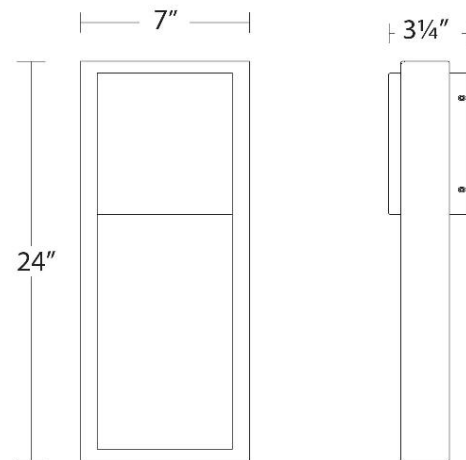

FINISHES:

Black

LINE DRAWING:

WS-W15924