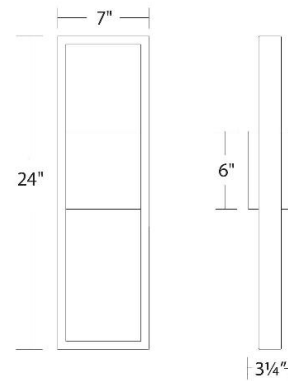

FINISHES:

Black

LINE DRAWING:

WS-W13924