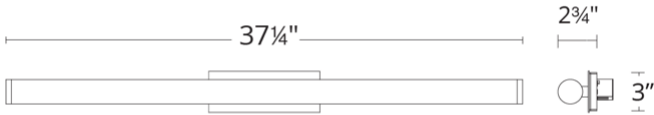

- Driver installed within the Junction Box, driver dimension: 2.8" x 1.3" x 1.2"
- Extruded acrylic diffuser
- Conversion plate included for 4" junction box

SPECIFICATIONS

Rated Life	54000 Hours
Standards	ETL, cETL, Wet Location Listed, IP65, Energy Star 2.0
Input	120-277V, 50/60Hz
Driver Dimension	2.8" x 1.3" x 1.2"
Dimming	ELV
Mounting	Can be mounted on wall in all orientations
Color Temp	3500K
CRI	90
Construction	Aluminum 1/4" thick co-extruded clear white optical acrylic