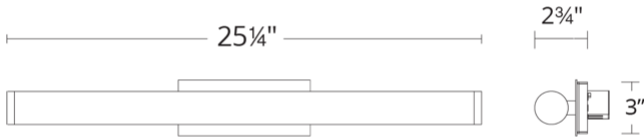

- Driver installed within the Junction Box, driver dimension: 2.8" x 1.3" x 1.2"
- Extruded acrylic diffuser
- Conversion plate included for 4" junction box

SPECIFICATIONS

Rated Life	54000 Hours
Standards	ETL, cETL, Wet Location Listed, IP65, Energy Star 2.0
Input	120-277V, 50/60Hz
Driver Dimension	2.8" x 1.3" x 1.2"
Dimming	ELV
Mounting	Can be mounted on wall in all orientations
Color Temp	3500K
CRI	90
Construction	Aluminum 1/4" thick co-extruded clear white optical acrylic