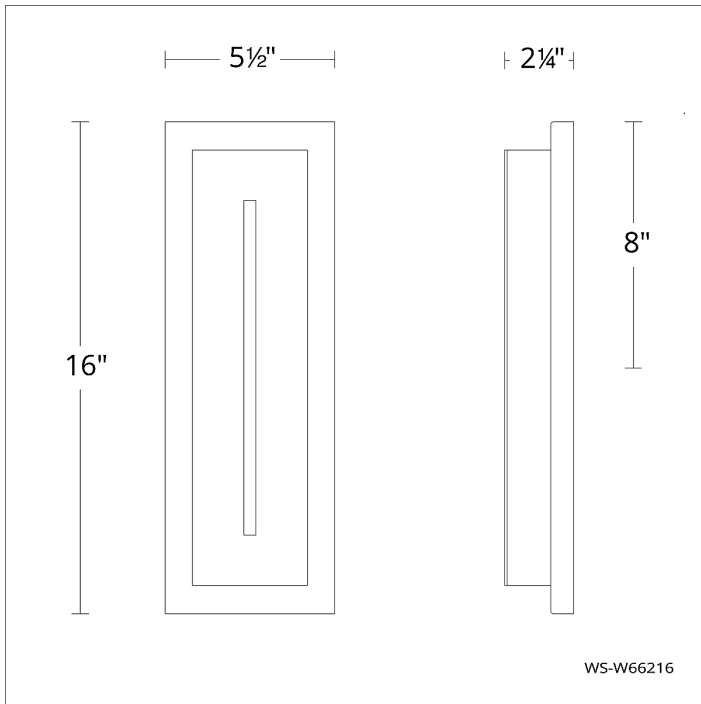

Project:

Location:

Fixture Type:

Catalog Number:

AVAILABLE FINISHES:

Midnight

WS-W66216

PRODUCT DESCRIPTION

SPECIFICATIONS

Rated Life	54000 Hours
Standards	ETL, cETL, Wet Location Listed, IP65, 2019 Compliant
Input	120 VAC, 50/60Hz
Dimming	ELV: 100-5%, TRIAC: 100-5%
Mounting	Can be mounted on wall in all orientations
Color Temp	3500K, 4000K, 3000K
CRI	90
Construction	Metal body with mitered glass diffuser

Model & Size	Color Temp	Finish	LED Watts	LED Lumens	Delivered Lumens
WS-W66216 16"	3000K	BK Black	17W	1654	415
	3500K	BK Black	17W	1708	428
	4000K	BK Black	17W	1641	411

Example: **WS-W66216-40-BK**

For custom requests please contact customs@modernforms.com

WS-W66226

Model & Size	Color Temp	Finish	LED Watts	LED Lumens	Delivered Lumens
WS-W66226 26"	3000K	BK Black	22.7W	2356	561
	3500K	BK Black	22.7W	2449	582
	4000K	BK Black	22.7W	2409	571

Example: **WS-W66226-40-BK**