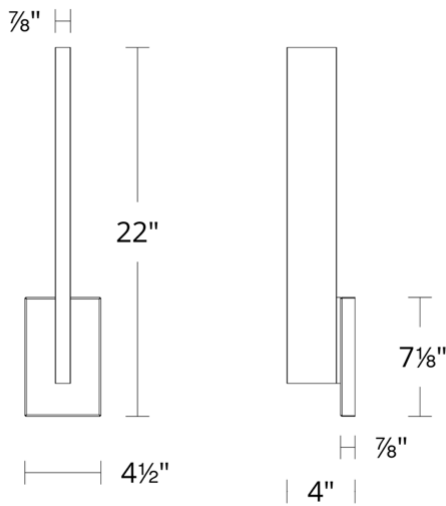

Project:

Location:

Fixture Type:

Catalog Number:

AVAILABLE FINISHES:

Mako

WS-W18122

PRODUCT DESCRIPTION

Sleek and striking. Modern lighting designed at just the right angle. This low-profile wall sconce projects a blade of light on the wall behind to feature its own silhouette and a second blade cast downward to light the path below. Defined by an angular upright, Mako enhances both interior and exterior locations as a wet listed, ADA Compliant architectural luminaire. Customize your color temperature from three choices.

FEATURES

- Driver concealed within the canopy
- Down and indirect illumination
- Built in color temperature adjustability. Switch from 3000K/3500K/4000K

SPECIFICATIONS

Rated Life	50000 Hours
Standards	ETL, cETL, Wet Location Listed
Input	120/277V, 50/60Hz
Dimming	ELV: 100-10%, TRIAC: 100-10%
Mounting	Can be mounted on wall vertically or upside down
Color Temp	3000K, 3500K, 4000K
CRI	90
Construction	Extruded aluminum body with white silk screen glass

WS-W18122

Model & Size	Color Temp	Finish	LED Watts	LED Lumens	Delivered Lumens
WS-W18122 22"	3000K	AL Brushed Aluminum	16.7W	1500	364
	3000K	BK Black	16.7W	1500	364
	3500K	AL Brushed Aluminum	16.7W	1500	434
	3500K	BK Black	16.7W	1500	434
	4000K	AL Brushed Aluminum	16.7W	1500	410
	4000K	BK Black	16.7W	1500	410