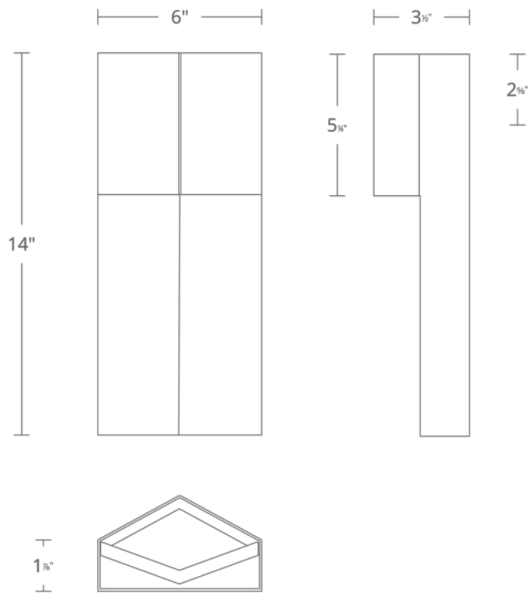

REPLACEMENT PARTS

RPL-SHA-14214 - Replacement wood shade

WS-W14214

Model & Size	Color Temp	Finish	LED Watts	LED Lumens	Delivered Lumens
WS-W14214 14"	3000K	BK/DW Black/Dark Walnut	7.8W	400	160

Example: **WS-W14214-BK/DW**