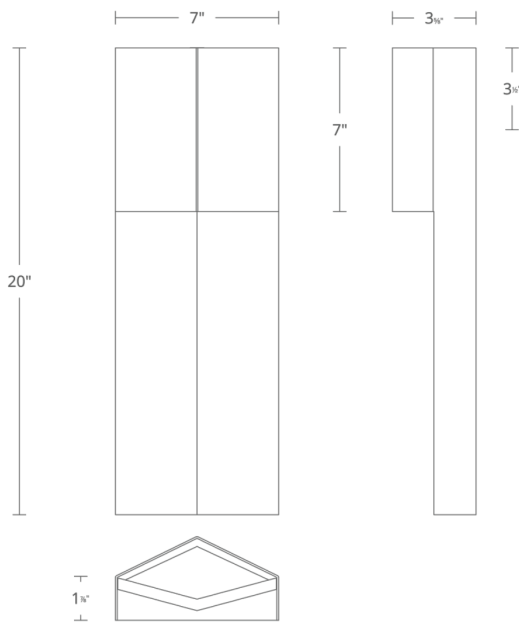

Project: _____

Location: _____

Fixture Type: _____

Catalog Number: _____

AVAILABLE FINISHES:

Dusk

WS-W14220

PRODUCT DESCRIPTION

A stylish aesthetic with a focus on rustic simplicity and minimalism. This ADA compliant sconce features handsome dark walnut combined with a black finished aluminum frame to create this one of a kind piece. Stylish and robust illumination engineered with the latest ACLED driverless technology.

FEATURES

- ACLED driverless technology
- Natural wood grain and color variation with each unique piece
- Genuine wood will weather differently over time depending on care, maintenance, exposure and changes in climate

SPECIFICATIONS

Rated Life	54000 Hours
Standards	ETL, cETL, Wet Location Listed, IP65, Dark Sky Friendly
Input	120 VAC, 50/60Hz
Dimming	ELV: 100-15%, TRIAC: 100-15%
Color Temp	3000K
CRI	90
Construction	Metal body with decorative wood panel and silk screened glass diffuser

REPLACEMENT PARTS

RPL-SHA-14220 - Replacement wood shade

WS-W14220

Model & Size	Color Temp	Finish	LED Watts	LED Lumens	Delivered Lumens
WS-W14220 20"	3000K	BK/DW Black/Dark Walnut	14.4W	850	340

Example: **WS-W14220-BK/DW**

For custom requests please contact customs@modernforms.com