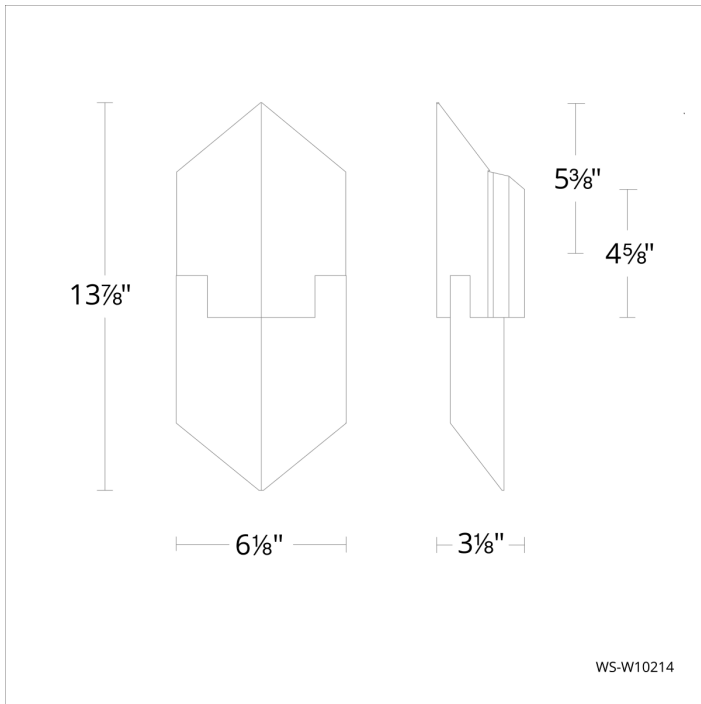

Project:

Location:

Fixture Type:

Catalog Number:

AVAILABLE FINISHES:

Cupid

WS-W10214

PRODUCT DESCRIPTION

WS-W10214

| Model & Size | Color Temp | Finish | LED Watts | LED Lumens | Delivered Lumens |
|---------------|------------|---------------------|-----------|------------|------------------|
| WS-W10214 14" | 3000K | AL Brushed Aluminum | 16.1W | 700 | 530 |
| | 3000K | BK Black | 16.1W | 700 | 530 |
| | 3000K | WT White | 16.1W | 700 | 530 |