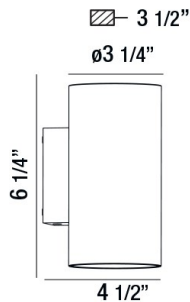

ROTONDO, LED OUTDOOR WALL MOUNT

PRODUCT DETAILS

No.	:	28301-011
Product Color	:	SILVER
Shade / Accent Colour	:	FROST GLASS
Width	:	4.5"
Height	:	6.25"
Ext	:	3.5"
Weight	:	1.5lbs

LIGHT SOURCE DETAILS

Light Source Type	:	INTEGRATED LED
Input Voltage	:	120V
Bulb Voltage	:	120V
Socket Type	:	LED
Total Wattage	:	14W
Initial Lumens	:	830lm
Kelvin	:	3000K
CRI	:	80
Dimmable	:	No

OPTIONS AVAILABLE

ITEM NO.	FINISH	SHADE
28301-011	SILVER	FROST GLASS

TECHNICAL DETAILS

Light Direction	:	Up
Canopy / Backplate Length	:	1.31"
Canopy / Backplate Width	:	2.96"
Driver	:	Electronic driver 120V 50/60Hz
Adjustable Lamp Head	:	No
IP Rating	:	54
Location	:	WET
Approval	:	
Title 24	:	Yes