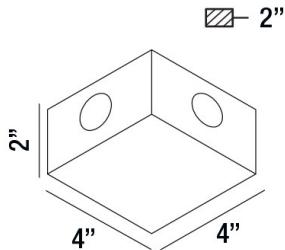

PIKE, LED OUTDOOR WALL MOUNT

PRODUCT DETAILS

No.	:	28297-024
Product Color	:	GRAPHITE GREY
Shade / Accent Colour	:	FROST PC
Length	:	4"
Width	:	4"
Height	:	2"
Weight	:	1lbs

LIGHT SOURCE DETAILS

Light Source Type	:	INTEGRATED LED
Input Voltage	:	120V
Bulb Voltage	:	120V
Socket Type	:	LED
Total Wattage	:	4W
Initial Lumens	:	320lm
Kelvin	:	3000K
CRI	:	80
Dimmable	:	No

OPTIONS AVAILABLE

ITEM NO.	FINISH	SHADE
28297-017	MARINE GREY	FROST PC
28297-024	GRAPHITE GREY	FROST PC

TECHNICAL DETAILS

Light Direction	:	Up and Down
Canopy / Backplate Dia.	:	3.72"
Driver	:	Electronic driver 120V 50/60Hz
Adjustable Lamp Head	:	No
IP Rating	:	54
Location	:	WET
Approval	:	
Title 24	:	Yes