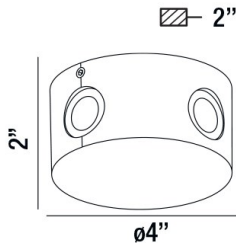

### PRODUCT DETAILS

No.	:	28296-010
Product Color	:	MARINE GREY
Shade / Accent Colour	:	FROST PC
Diameter	:	4"
Height	:	2"
Weight	:	0.8lbs

### TECHNICAL DETAILS

Light Direction	:	Up and Down
Canopy / Backplate Dia.	:	3.72"
Driver	:	Electronic driver 120V 50/60Hz
Adjustable Lamp Head	:	No
IP Rating	:	54
Location	:	WET
Approval	:	
Title 24	:	Yes