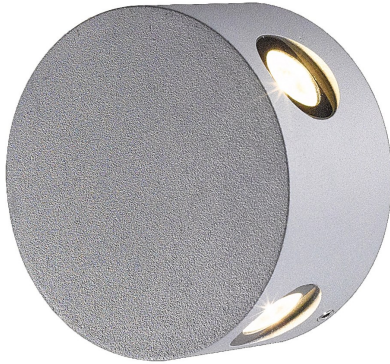

## PASS, LED OUTDOOR WALL MOUNT

### PRODUCT DETAILS

No.	:	28296-010
Product Color	:	MARINE GREY
Shade / Accent Colour	:	FROST PC
Diameter	:	4"
Height	:	2"
Weight	:	0.8lbs

### LIGHT SOURCE DETAILS

Light Source Type	:	INTEGRATED LED
Input Voltage	:	120V
Bulb Voltage	:	120V
Socket Type	:	LED
Total Wattage	:	4W
Initial Lumens	:	320lm
Kelvin	:	3000K
CRI	:	80
Dimmable	:	No

### TECHNICAL DETAILS

Light Direction	:	Up and Down
Canopy / Backplate Dia.	:	3.72"
Driver	:	Electronic driver 120V 50/60Hz
Adjustable Lamp Head	:	No
IP Rating	:	54
Location	:	WET
Approval	:	
Title 24	:	Yes