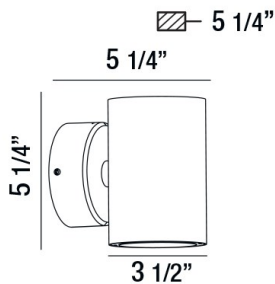

GLEN, LED OUTDOOR WALL MOUNT

PRODUCT DETAILS

No.	:	28295-013
Product Color	:	MARINE GREY
Shade / Accent Colour	:	FROST PC
Width	:	3.5"
Height	:	5.25"
Ext	:	5.25"
Weight	:	2.6lbs

LIGHT SOURCE DETAILS

Light Source Type	:	INTEGRATED LED
Input Voltage	:	120V
Bulb Voltage	:	120V
Socket Type	:	LED
Total Wattage	:	14W
Initial Lumens	:	820lm
Kelvin	:	3000K
CRI	:	80
Dimmable	:	No

OPTIONS AVAILABLE

ITEM NO.	FINISH	SHADE
28295-013	MARINE GREY	FROST PC
28295-020	GRAPHITE GREY	FROST PC

TECHNICAL DETAILS

Light Direction	:	Up and Down
Canopy / Backplate Dia.	:	3.56"
Driver	:	Electronic driver 120V 50/60Hz
Adjustable Lamp Head	:	No
IP Rating	:	54
Location	:	WET
Approval	:	
Title 24	:	Yes