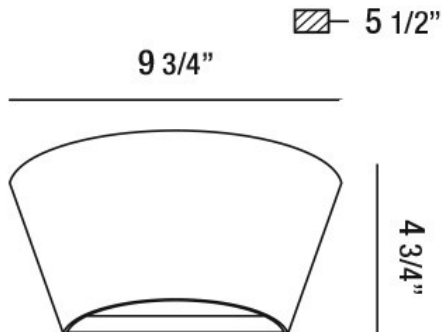

34175, OUTDOOR LED WALL MOUNT

PRODUCT DETAILS

No.	:	34175-019
Product Color	:	MARINE GREY
Width	:	9.75"
Height	:	4.75"
Ext	:	5.5"
Weight	:	3.8lbs

LIGHT SOURCE DETAILS

Light Source Type	:	INTEGRATED LED
Input Voltage	:	120V
Bulb Voltage	:	120V
Socket Type	:	LED
Total Wattage	:	18W
Initial Lumens	:	860lm
Kelvin	:	3000K
CRI	:	80
Dimmable	:	No

OPTIONS AVAILABLE

ITEM NO.	FINISH	SHADE
34175-019	MARINE GREY	
34175-026	GRAPHITE GREY	

TECHNICAL DETAILS

IP Rating	:	54
Location	:	WET
Approval	:	
Title 24	:	Yes

PROJECT INFORMATION

Job Name: Date: Category: