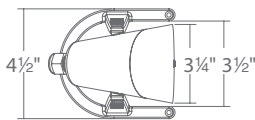

UNDERWATER SPOT

5511

WAC

LANDSCAPE LIGHTING

Fixture Type:

Catalog Number:

Project: _____

Location: _____

PRODUCT DESCRIPTION

Landscape underwater spotlight is the perfect solution for fountains, ponds and all other submerged lighting applications. Featuring a durable cast brass construction that is designed to last forever, the underwater spotlight includes a 30' lead wire and is available in a Natural Brass finish.

FEATURES

- IP68 rated, Suitable for continuous immersion under water in depths up to 3'
- Factory sealed water tight fixtures
- Cast brass construction
- 30' long lead wire and direct burial gel filled wire nuts included
- Includes a detachable shroud
- Maintains constant lumen output against voltage drop
- UL 676 Listed

SPECIFICATIONS

Input: 9 - 15VAC (Transformer is required)
Power: 10W / 11.2VA
Brightness: 780 lm
Beam Angle: 60°
CRI: 85
Rated Life: 50,000 hours

ORDERING NUMBER

		Color Temp		Finish	
5511	<i>Underwater Spot</i>	30	<i>3000K</i>	NB	<i>Natural Brass</i>

5511-30NB

Accessories *Submersible luminaires*

<i>Wall Wash Optics</i>		LENS-20-AMB LENS-20-GRN LENS-20-RED	<i>Amber</i> <i>Green</i> <i>Red</i>	LENS-20-BLU LENS-20-FR LENS-20-SPR	<i>Blue</i> <i>Frosted</i> <i>Spread</i>	<i>Enhances saturation of florals and foliage and turtle friendly</i>
<i>Direct Burial Waterproof Wire Nuts</i>		9020-WNT-BK	<i>Silicone filled wire nut with gasket (Pack of 20pcs)</i>			

Detachable shroud and direct burial gel filled wire nuts (12V)

waclighting.com

Phone (800) 526.2588

Fax (800) 526.2585

Headquarters/Eastern Distribution Center

44 Harbor Park Drive

Port Washington, NY 11050

Central Distribution Center

1600 Distribution Ct

Lithia Springs, GA 30122

Western Distribution Center

1750 Archibald Avenue

Ontario, CA 91760