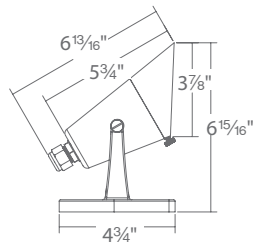

UNDERWATER SPOT

5511

WAC

LANDSCAPE LIGHTING

Fixture Type:

Catalog Number:

Project: _____

Location: _____

PRODUCT DESCRIPTION

Landscape underwater spotlight is the perfect solution for fountains, ponds and all other submerged lighting applications. Featuring a durable cast brass construction that is designed to last forever, the underwater spotlight includes a 30' lead wire and is available in a Natural Brass finish.

FEATURES

- IP68 rated, Suitable for continuous immersion under water in depths up to 3'
- Factory sealed water tight fixtures
- Cast brass construction
- 30' long lead wire and direct burial gel filled wire nuts included
- Includes a detachable shroud
- Maintains constant lumen output against voltage drop
- UL 676 Listed

SPECIFICATIONS

Input: 9 - 15VAC (Transformer is required)
Power: 10W / 11.2VA
Brightness: 780 lm
Beam Angle: 60°
CRI: 85
Rated Life: 50,000 hours

ORDERING NUMBER

		Color Temp		Finish	
5511	<i>Underwater Spot</i>	30	<i>3000K</i>	NB	<i>Natural Brass</i>

5511-30NB

Accessories *Submersible luminaires*

<i>Wall Wash Optics</i>		LENS-20-AMB LENS-20-GRN LENS-20-RED	<i>Amber</i> <i>Green</i> <i>Red</i>	LENS-20-BLU LENS-20-FR LENS-20-SPR	<i>Blue</i> <i>Frosted</i> <i>Spread</i>	<i>Enhances saturation of florals and foliage and turtle friendly</i>
<i>Direct Burial Waterproof Wire Nuts</i>		9020-WNT-BK	<i>Silicone filled wire nut with gasket (Pack of 20pcs)</i>			

Detachable shroud and direct burial gel filled wire nuts (12V)

waclighting.com

Phone (800) 526.2588

Fax (800) 526.2585

Headquarters/Eastern Distribution Center

44 Harbor Park Drive

Port Washington, NY 11050

Central Distribution Center

1600 Distribution Ct

Lithia Springs, GA 30122

Western Distribution Center

1750 Archibald Avenue

Ontario, CA 91760