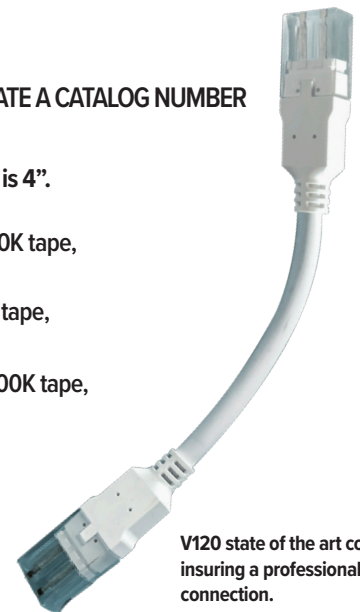

HOW TO SPECIFY VISION120 AND CREATE A CATALOG NUMBER

Standard Output (163' Max.)

Specify by the foot / inches - **minimum cut is 4"**.

Example: To order an 8'-4" length of 2700K tape, specify: **V120-SO-27-8-4**

Example: To order a 24' length of 3000K tape, specify: **V120-SO-30-24**

Example: To order a 120'-8" length of 4000K tape, specify: **V120-SO-40-120-8**

V120 state of the art connectors insuring a professional connection.