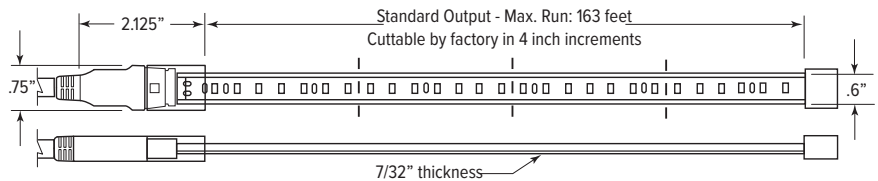

Specify by the foot / inches - **minimum cut is 4"**.

Example: To order an 8'-4" length of 2700K tape, specify: **V120-SO-27-8-4**

Example: To order a 24' length of 3000K tape, specify: **V120-SO-30-24**

Example: To order a 120'-8" length of 4000K tape, specify: **V120-SO-40-120-8**

V120 state of the art connectors insuring a professional connection.

ORDERING INFORMATION

	-		-		
--	---	--	---	--	--

Model	-	Output	Color Temp.	Feet - Inches
V120		SO	2700K (27)	XXX-X
			3000K (30)	
			4000K (40)	
			Amber (AM)	
			Blue (BL)	
			Green (GR)	
			Red (RD)	

Product Video

▶ SCAN ME

Product Configurator

▶ SCAN ME

CONNECTORS AND ACCESSORIES

Catalog No.	Description
V120-PC-4	4' POWER CONNECTOR - CORD AND PLUG
V120-PC-8	8' POWER CONNECTOR - CORD AND PLUG
V120-PCHW-4	4' POWER CONNECTOR - HARDWIRE
V120-PCHW-8	8' POWER CONNECTOR - HARDWIRE
V120-TTC-6	5-3/8" TAPE TO TAPE FLEXIBLE CONNECTOR
V120-TTC-12	12-1/2" TAPE TO TAPE FLEXIBLE CONNECTOR
V120-TTC-18	15-1/2" TAPE TO TAPE FLEXIBLE CONNECTOR
V120-TTC-24	23-1/4" TAPE TO TAPE FLEXIBLE CONNECTOR
V120-3M-VHB-15	15' LONG X 1/2" WIDTH DOUBLE-SIDED MTG. TAPE
V120-CHL-4	4' ALUMINUM MOUNTING CHANNEL - LENS SOLD SEPARATELY
V120-CHL-4-LENS	FROSTED LENS FOR 4' ALUMINUM CHANNEL
V120-CHL-8	8' ALUMINUM MOUNTING CHANNEL - LENS SOLD SEPARATELY
V120-CHL-8-LENS	FROSTED LENS FOR 8' ALUMINUM CHANNEL
V120-CHL-P-4	VISION120 4' PVC MOUNTING CHANNEL (LENS NOT AVAILABLE)
V120-CHL-P-8	VISION 120 8' PVC MOUNTING CHANNEL (LENS NOT AVAILABLE)
V120-MC	VISION 120 MOUNTING CLIPS - USE 1 PER FOOT MIN. (BAG OF 10)
V120-ECC	END CAP COVERS (2) FOR ALUMINUM CHANNEL WITH LENS. WHITE
V120-90L	VISION120 90° LEFT CONNECTOR (INDOOR ONLY)
V120-90R	VISION120 90° RIGHT CONNECTOR (INDOOR ONLY)
SHWC-V120	LUXCONTROL VISION 120 CONTROLLER