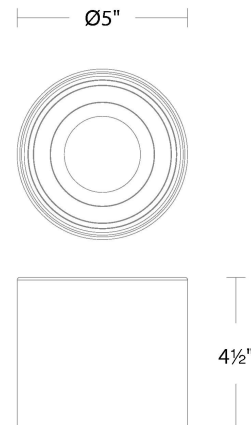

Fixture Type: _____

Catalog Number: _____

Project: _____

Location: _____

Downtown

Round Outdoor Ceiling Mount

Model & Size	Color Temp & CRI	Finish	Watt	LED Lumens	Delivered Lumens
FM-W47205 5"	3000K 90	BK Black	12W	900	331
	3500K 90	WT White	12W	925	350
	4000K 90		12W	950	333

SPECIFICATIONS

Color Temp:	3000K,3500K,4000K
Input:	120 VAC,50/60Hz
CRI:	90
Dimming:	ELV: 100-10% ,TRIAC: 100-10%
Rated Life:	54000 Hours
Mounting:	Can be mounted on ceiling or wall in all orientations
Standards:	ETL, cETL,IP65,Title 24 JA8-2019 Compliant
	Wet Location Listed
Construction:	Aluminum body, glass diffuser

FINISHES:

Black

White

LINE DRAWING:

FM-W47205