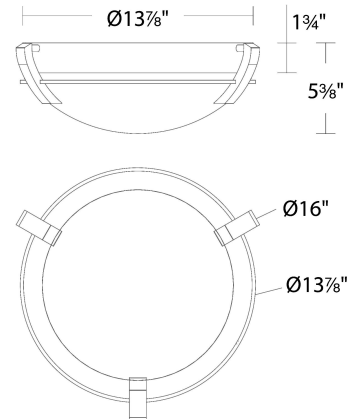

SPECIFICATIONS

Color Temp:	3000K/3500K/4000K
Input:	120 VAC,50/60Hz
CRI:	90
Dimming:	ELV: 100-10% ,TRIAC: 100-10%
Rated Life:	50000 Hours
Standards:	ETL, cETL,IP44,Title 24 JA8-2019 Compliant Wet Location Listed
Construction:	Iron body, mouth blown opal glass diffuser

REPLACEMENT PARTS

- RPL-GLA-93216 - Glass
- HDW-LG22-CE - Hardware Pack

FINISHES:

Black

LINE DRAWING:

FM-W93216