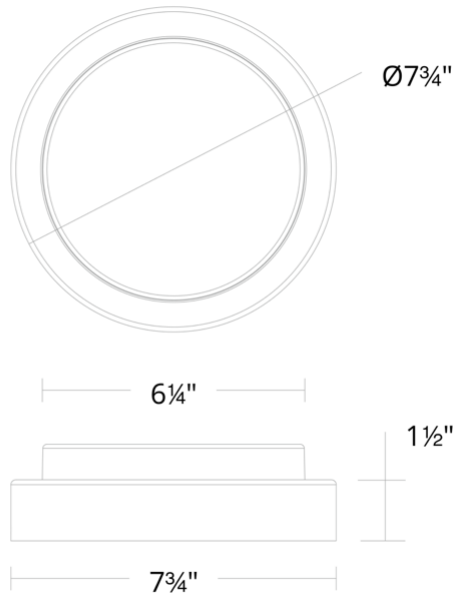

Project: _____

Location: _____

Fixture Type: _____

Catalog Number: _____

AVAILABLE FINISHES:

Kind

FM-W76108

PRODUCT DESCRIPTION

A clean dimensional element for exterior environments. The curvaceous shade encompasses a white diffuser wrapped with a shatter resistant clear acrylic case. Innovative LED technology offers a creative ability to change color temperature of the light with ACLED technology for a clean look.

FEATURES

- ACLED driverless technology
- Wet location rated for outdoor use
- Dimensional shade with a clear acrylic exterior finished with a white interior
- Built in color temperature adjustability. Switch from 2700K/3000K/3500K
- SS finish features stainless steel hardware; BK finish features aluminum hardware

SPECIFICATIONS

Rated Life	54000 Hours
Standards	ETL, cETL, Wet Location Listed, IP65, Title 24 JA8: 2019 Compliant
Input	120 VAC, 50/60Hz
Dimming	ELV: 100-10%, TRIAC: 100-10%
Mounting	Can be mounted on ceiling or wall in all orientations
Color Temp	2700K, 3000K, 3500K
CRI	90
Construction	Aluminum spun body with acrylic shade, Stainless steel 316 spun body with acrylic shade

FM-W76108

Model & Size	Color Temp	Finish	LED Watts	LED Lumens	Delivered Lumens
FM-W76108 8"	2700K	BK Black	10.8W	600	577
	2700K	SS Stainless Steel	10.8W	600	577
	3000K	BK Black	10.8W	600	577
	3000K	SS Stainless Steel	10.8W	600	577
	3500K	BK Black	10.8W	600	577
	3500K	SS Stainless Steel	10.8W	600	577

Example: **FM-W76108-35-SS**

For custom requests please contact customs@modernforms.com