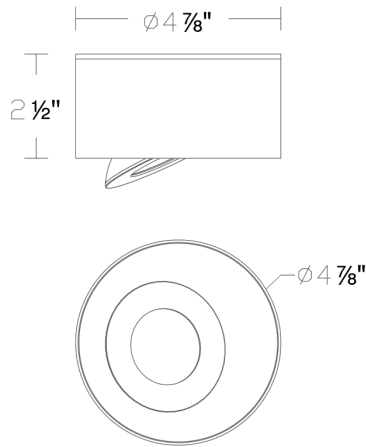

# I Spy

FM-W44205

**PRODUCT DESCRIPTION**

"Versatile, adjustable, functional. This outdoor ceiling and wall luminaire delivers directional accent illumination with beam angles up to 40 degrees. Built-in adjustable color temperature offers lighting at color temperatures of 3000K, 3500K and 4000K.

**FEATURES**

- Driver concealed within the fixture
- Rotatable multi-axis gimbal ring
- Built in color temperature adjustability. Switch from 3000K/3500K/4000K

**SPECIFICATIONS**

<b>Rated Life</b>	50000 Hours
<b>Standards</b>	ETL, cETL, Wet Location Listed, IP65, Title 24 JA8: 2019 Compliant
<b>Input</b>	120-277V, 50/60Hz
<b>Dimming</b>	ELV: 100-5%, TRIAC: 100-5%
<b>Mounting</b>	Can be mounted on ceiling or wall in all orientations
<b>Color Temp</b>	3000K, 3500K, 4000K
<b>CRI</b>	90
<b>Construction</b>	Aluminum spun body with glass diffuser