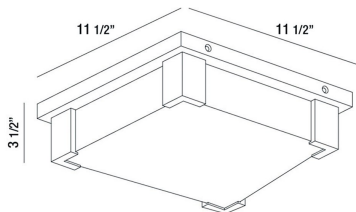

THORNHILL, 12" OUTDOOR SQUARE FLUSHMOUNT

PRODUCT DETAILS

No.	:	37075-019
Product Color	:	BLACK
Product Material	:	METAL
Shade / Accent Colour	:	WHITE
Shade / Accent Material	:	GLASS
Length	:	11.5"
Width	:	11.5"
Height	:	3.5"
Ext	:	3.5"
Weight	:	7.3lbs

ITEM NO.	FINISH	SHADE
37075-019	BLACK	WHITE

TECHNICAL DETAILS

Canopy / Backplate Length	:	11.5"
Canopy / Backplate Height	:	1"
Canopy / Backplate Width	:	11.5"
IP Rating	:	54
Location	:	WET
Approval	:	
Title 24	:	Yes