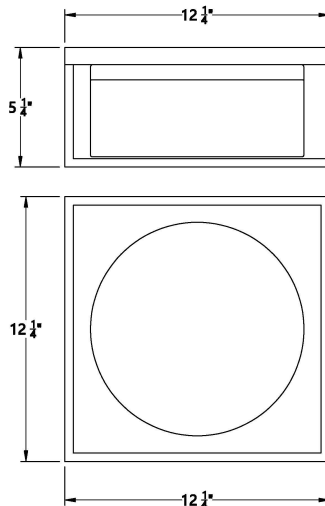

REN, 2 LT OUTDOOR FLUSHMOUNT

PRODUCT DETAILS

No.	:	41965-016
Product Color	:	SATIN BLACK
Product Material	:	POWDER COATING OVER GALVANIZED STEEL
Shade / Accent Colour	:	OPAL WHITE GLASS
Shade / Accent Material	:	GLASS
Length	:	12.25"
Width	:	12.25"
Height	:	5.25"

ITEM NO.	FINISH	SHADE
41965-016	SATIN BLACK	OPAL WHITE GLASS

TECHNICAL DETAILS

Canopy / Backplate Length	:	12.25"
Canopy / Backplate Width	:	12.25"
Location	:	WET
Approval	:	

41965

PROJECT INFORMATION

Job Name: Date: Type: