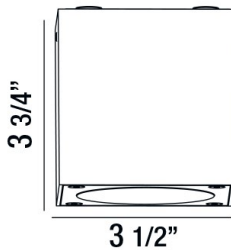

NEST, 1-LIGHT LED OUTDOOR FLUSHMOUNT

PRODUCT DETAILS

No.	:	28286-028
Product Color	:	GRAPHITE GREY
Shade / Accent Colour	:	FROST PC
Length	:	3.5"
Width	:	3.5"
Height	:	3.75"
Weight	:	1.5lbs

LIGHT SOURCE DETAILS

Light Source Type	:	INTEGRATED LED
Input Voltage	:	120V
Bulb Voltage	:	120V
Socket Type	:	LED
Total Wattage	:	7W
Initial Lumens	:	450lm
Kelvin	:	3000K
CRI	:	80

OPTIONS AVAILABLE

ITEM NO.	FINISH	SHADE
28286-028	GRAPHITE GREY	FROST PC

TECHNICAL DETAILS

Light Direction	:	Down
Canopy / Backplate Length	:	3.38"
Canopy / Backplate Width	:	3.38"
Driver	:	Electronic driver 120V 50/60Hz
Adjustable Lamp Head	:	No
IP Rating	:	54
Location	:	WET
Approval	:	
Title 24	:	Yes