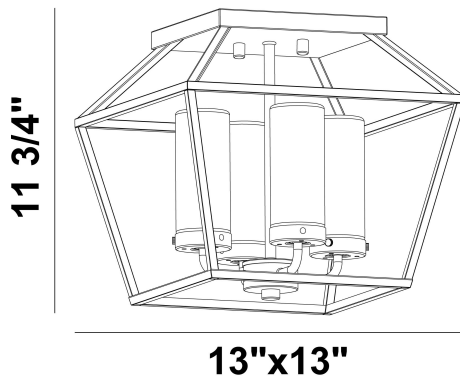

BASTILLE, 4 LT OUTDOOR FLUSHMOUNT

PRODUCT DETAILS

No.	:	41956-014
Product Color	:	SATIN BLACK
Product Material	:	POWDER COATING OVER GALVANIZED STEEL
Shade / Accent Colour	:	CLEAR GLASS
Shade / Accent Material	:	GLASS
Length	:	13"
Width	:	13"
Height	:	11.75"
Weight	:	6.4lbs

LIGHT SOURCE DETAILS

Number of Bulbs	:	4
Light Source Type	:	B10
Input Voltage	:	120V
Bulb Voltage	:	120V
Socket Type	:	E12
Wattage	:	60W
Total Wattage	:	240W
Bulb Included	:	No
Dimmable	:	Yes

OPTIONS AVAILABLE

ITEM NO.	FINISH	SHADE
41956-014	SATIN BLACK	CLEAR GLASS

TECHNICAL DETAILS

Canopy / Backplate Length	:	8"
Canopy / Backplate Width	:	8"
Location	:	WET
Approval	:	

PROJECT INFORMATION

Job Name: Date: Type:

Comments: