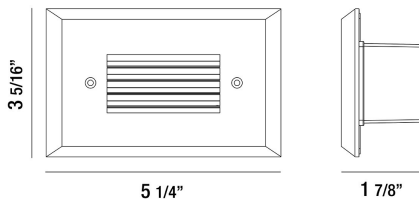

PROJECT INFORMATION

Job Name: Date: Category:

Comments: