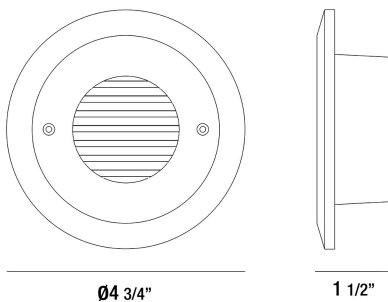

PROJECT INFORMATION

Job Name: Date: Category:

Comments: