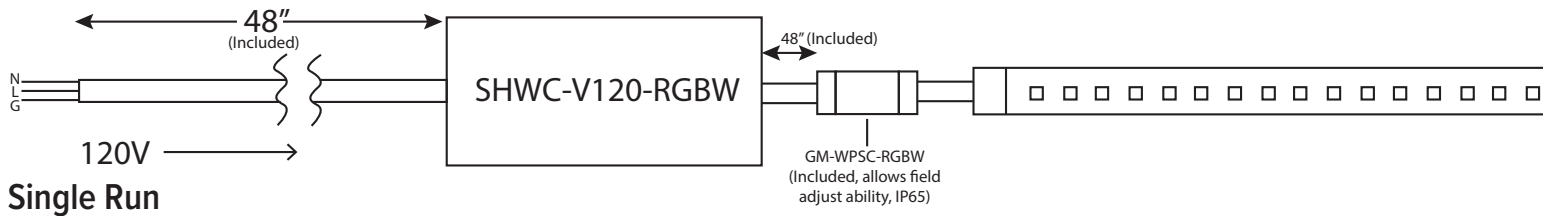

Vision120™ RGBW

3W Indoor and Outdoor Flexible LED Tape Specification Sheet

WIRING DIAGRAM