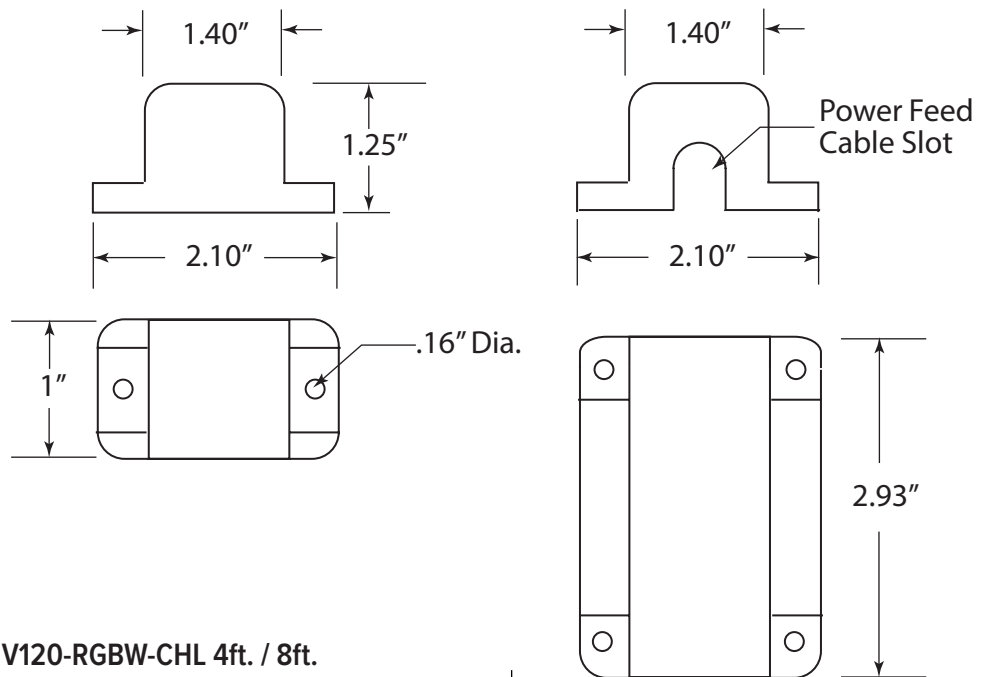

Channel Accessories