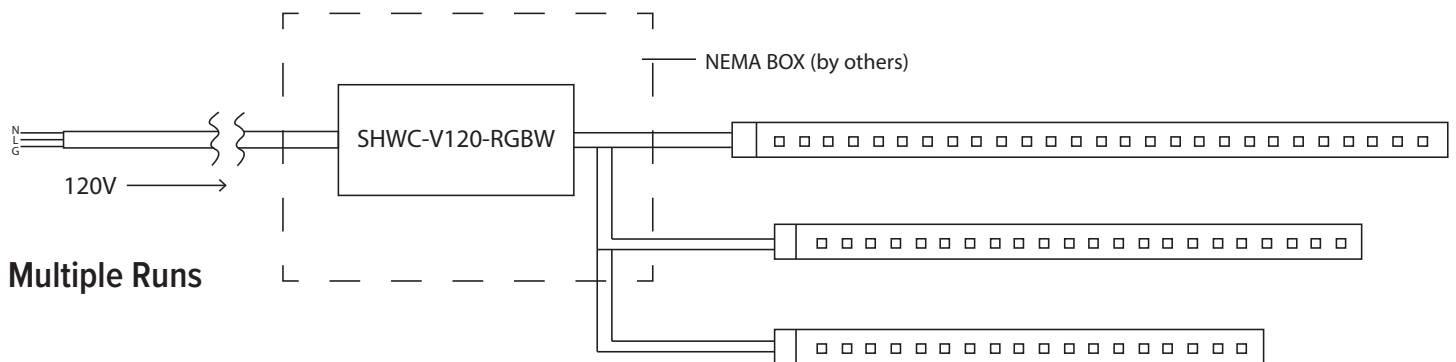

Vision120™ RGBW

3W Indoor and Outdoor Flexible LED Tape Specification Sheet

WIRING DIAGRAM