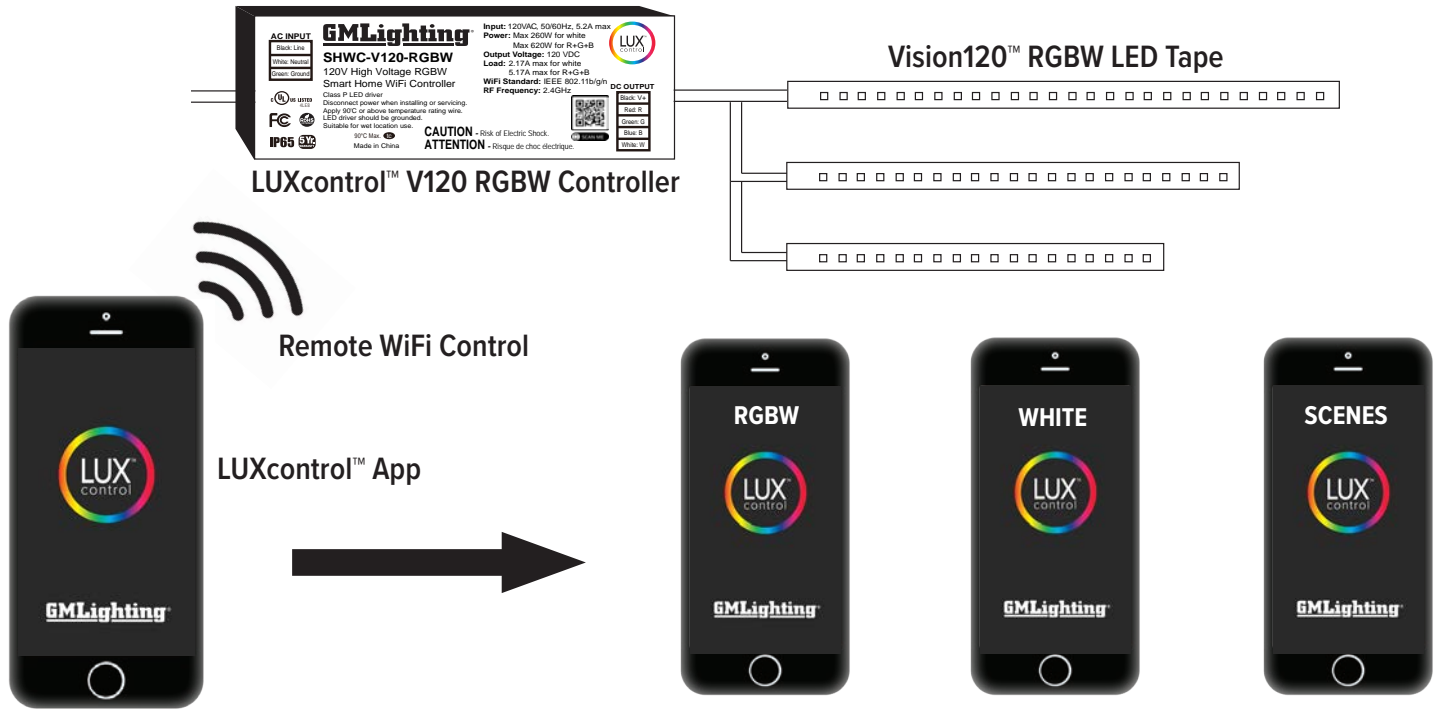

Vision120™ RGBW

3W Indoor and Outdoor Flexible LED Tape Specification Sheet

WIRING DIAGRAM