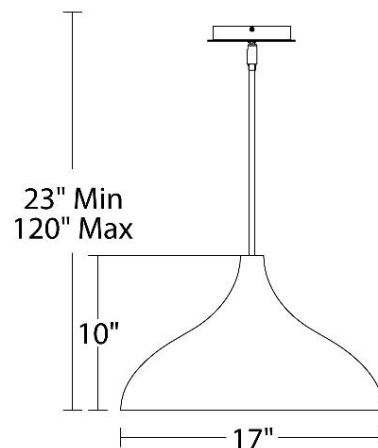

FEATURES

- Smooth round exterior with weather-resistant finish, contrast ribbing on interior
- Three 12" and one 6" downrods included (additional rods available)
- Can be mounted on a sloped ceiling, swivel attachment included for seismic protection
- Driver concealed within the fixture
- 5 year warranty

SPECIFICATIONS

Color Temp:	3000K
Input:	120 VAC,50/60Hz
CRI:	90
Dimming:	ELV: 100-10%
Rated Life:	50000 Hours
Standards:	ETL, cETL,IP65,Title 24 JA8-2019 Compliant Wet Location Listed
Construction:	Aluminum body with silk screen glass diffuser

REPLACEMENT PARTS

- RPL-RDOUT06-886-BK - 6" rod - BK finish
- RPL-RDOUT12-886-BK - 12" rod - BK finish
- RPL-GLA-W55813 - Glass for PD-W55817

FINISHES:

Black/Gold
Ribbed

LINE DRAWING:

PD-W55817