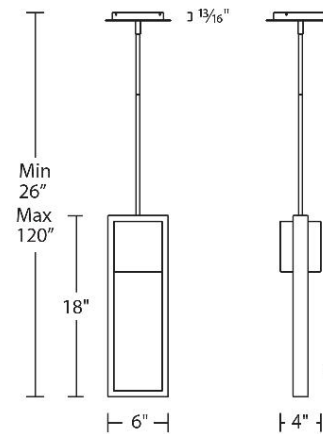

SPECIFICATIONS

Color Temp:	3000K
Input:	120 VAC,50/60Hz
CRI:	90
Dimming:	ELV: 100-10%
Rated Life:	54000 Hours
Standards:	ETL, cETL,IP65,Title 24 JA8-2019 Compliant,Dark Sky Friendly Wet Location Listed
Construction:	Aluminum hardware with etched glass diffuser

FINISHES:

Black

LINE DRAWING:

PD-W15918