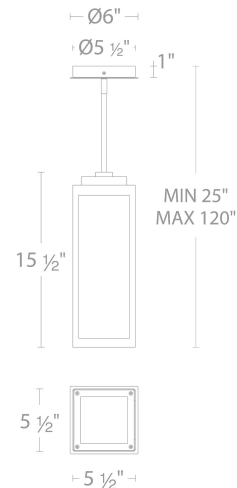

REPLACEMENT PARTS

- RPL-GLA-17218 - Glass
- RPL-ROD-OUT06-BK - 6" rod
- RPL-ROD-OUT12-BK - 12" rod

FINISHES:

Black

LINE DRAWING:

PD-W17216