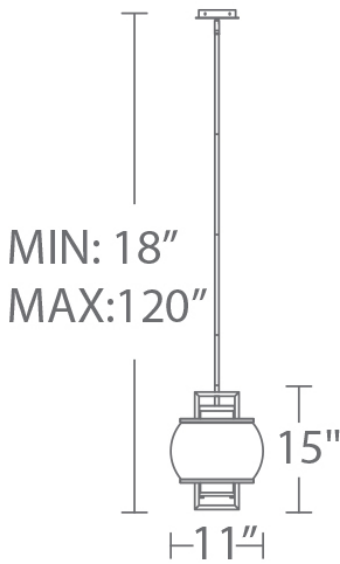

Project: _____

Location: _____

Fixture Type: _____

Catalog Number: _____

AVAILABLE FINISHES:

Lucid

PD-W74615

FEATURES

SPECIFICATIONS

Rated Life	50000 Hours
Standards	ETL, cETL, Wet Location Listed, IP65
Input	120 VAC, 50/60Hz
Dimming	ELV
Color Temp	3000K
CRI	90
Construction	Aluminum construction with mouth blown clear etched opal glass

REPLACEMENT PARTS

- RPL-GLA-74615-01 - Outer Glass
- RPL-GLA-74615-02 - Inner Glass
- RPL-ROD-OUT06-BK - 6" Rod BK Finish
- RPL-ROD-OUT12-BK - 12" Rod BK Finish

PD-W74615

Model & Size	Color Temp	Finish	LED Watts	LED Lumens	Delivered Lumens
PD-W74615 15"	3000K	BK Black	13.2W	860	676