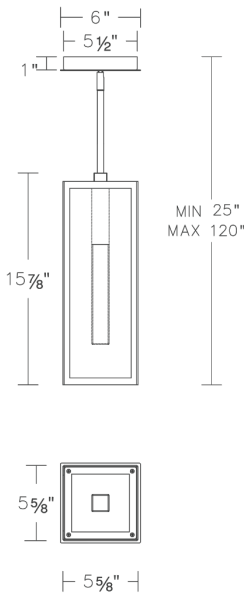

- Driver concealed within the canopy
- Clear glass panels are framed with an etched border
- Slope ceiling adaptable. Hang straight swivels up to 90 degrees
- Slide-on square canopy with minimal hardware
- Three 12" and one 6" down rods included (additional sold separately)
- Diffuser rotates up to 45 degrees for a modern twist to the classic lantern design

**REPLACEMENT PARTS**

- RPL-GLA-24218 - Replacement Glass
- RPL-DIF-24218 - Replacement Diffuser
- RPL-ROD-OUT06-BK - 6" Rod
- RPL-ROD-OUT12-BK - 12" Rod

PD-W24216

Model & Size	Color Temp	Finish	LED Watts	LED Lumens	Delivered Lumens
PD-W24216 16"	3000K	BK Black	11.7W	800	378