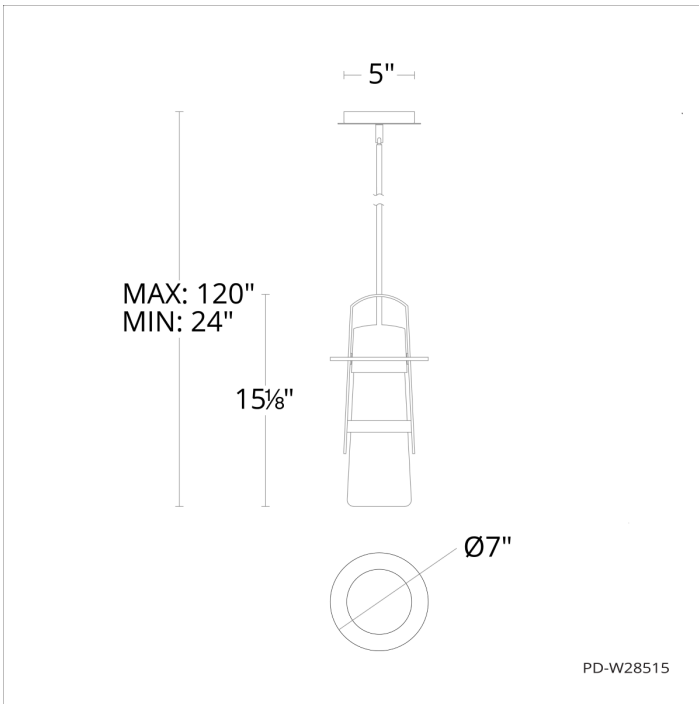

Project:

Location:

Fixture Type:

Catalog Number:

AVAILABLE FINISHES:

Balthus

PD-W28515

PRODUCT DESCRIPTION

FEATURES

- ACLED driverless technology
- Clear mouth-blown hammered glass
- Slope ceiling adaptable. Hang straight swivels up to 90 degrees
- Spin-on round canopy with minimal hardware
- Three 12" and one 6" down rods included (additional sold separately)

SPECIFICATIONS

Rated Life	54000 Hours
Standards	ETL, cETL, Wet Location Listed, IP65, Title 24 JA8: 2019 Compliant
Input	120V, 50/60Hz
Dimming	ELV: 100-5%, TRIAC: 100-5%
Color Temp	3000K
CRI	90
Construction	"Aluminum hardware, Clear hammered mouth-blown glass"

PD-W28515

Model & Size	Color Temp	Finish	LED Watts	LED Lumens	Delivered Lumens
PD-W28515 15"	3000K 3000K	BK Black ORB Oil Rubbed Bronze	12.5W 12.5W	495 495	431 431

Example: **PD-W28515-ORB**

For custom requests please contact customs@modernforms.com