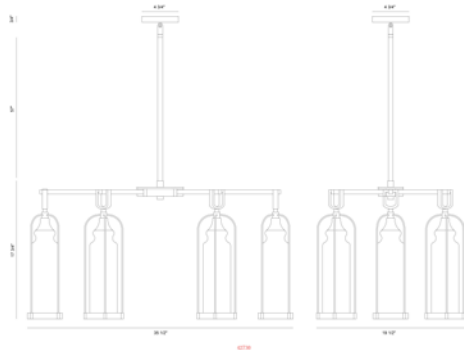

YASMIN, 6 LT LINEAR CHANDELIER

PRODUCT DETAILS

No.	:	42730-019
Product Color	:	SATIN BLACK
Product Material	:	POWDER COATING OVER GALVANIZED STEEL
Shade / Accent Material	:	HAND BLOWN GLASS
Length	:	35.5"
Width	:	17.75"
Height	:	19.5"

LIGHT SOURCE DETAILS

Number of Bulbs	:	6
Light Source Type	:	T10
Input Voltage	:	120V
Bulb Voltage	:	120V
Socket Type	:	E26
Wattage	:	60W
Total Wattage	:	360W
Bulb Included	:	No
Dimmable	:	Yes

OPTIONS AVAILABLE

ITEM NO.	FINISH	SHADE
42730-019	SATIN BLACK	
42730-028	AGED GOLD	

TECHNICAL DETAILS

Hanging Support Length	:	57"
Canopy / Backplate Height	:	0.5"
Canopy / Backplate Dia.	:	4.75"
Location	:	WET
Approval	:	