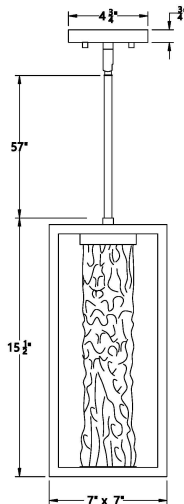

### PRODUCT DETAILS

No.	:	42702-016
Product Color	:	SATIN BLACK
Product Material	:	POWDER COATING OVER GALVANIZED STEEL
Shade / Accent Colour	:	TEXTURED GLASS
Shade / Accent Material	:	TEXTURED GLASS
Length	:	7"
Width	:	7"
Height	:	15.25"

### TECHNICAL DETAILS

Hanging Support Length	:	57"
Canopy / Backplate Length	:	4.75"
Canopy / Backplate Width	:	4.75"
Location	:	WET
Approval	:	

42702