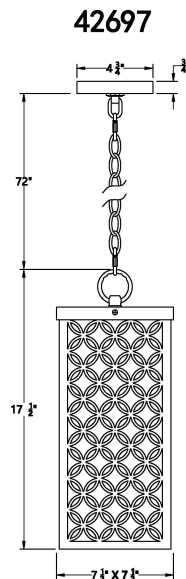

CLOVER, LED PENDANT

PRODUCT DETAILS

No.	:	42697-015
Product Color	:	BLACK
Product Material	:	POWDER COATING OVER GALVANIZED STEEL
Shade / Accent Colour	:	WHITE GLASS
Shade / Accent Material	:	GLASS
Length	:	7.5"
Width	:	7.5"
Diameter	:	7.5"
Height	:	17.5"

LIGHT SOURCE DETAILS

Light Source Type	:	INTEGRATED LED
Input Voltage	:	120V
Bulb Voltage	:	120V
Socket Type	:	LED
Total Wattage	:	37W
Initial Lumens	:	1100lm
Kelvin	:	3000K
CRI	:	90
Dimmable	:	Yes

OPTIONS AVAILABLE

ITEM NO.	FINISH	SHADE
42697-015	BLACK	WHITE GLASS
42697-021	AGED SILVER	WHITE GLASS

TECHNICAL DETAILS

Hanging Support Length	:	72"
Canopy / Backplate Length	:	4.75"
Canopy / Backplate Width	:	4.75"
Location	:	WET
Approval	:	