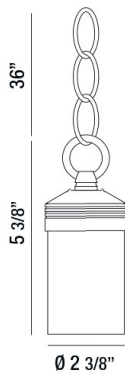

OPTIONS AVAILABLE

ITEM NO.	FINISH	SHADE
31930-017	ANTIQU BRONZE