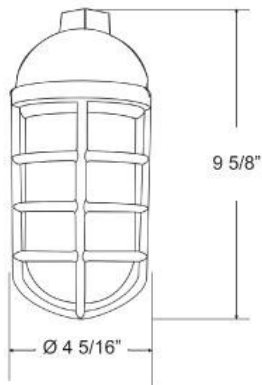

23266, 1-LIGHT OUTDOOR PENDANT

PRODUCT DETAILS

No.	:	23266-018
Product Color	:	SATIN NICKEL
Shade / Accent Colour	:	CLEAR
Diameter	:	4.3125"
Height	:	9.625"
Ext	:	7.125"
Weight	:	2.2lbs

LIGHT SOURCE DETAILS

ITEM NO.	FINISH	SHADE
23266-018	SATIN NICKEL	CLEAR

TECHNICAL DETAILS

Light Direction	:	Down
Canopy / Backplate Length	:	4.33"
Canopy / Backplate Height	:	9.63"
Canopy / Backplate Width	:	4.33"
Adjustable Lamp Head	:	No
Location	:	WET
Approval	:	