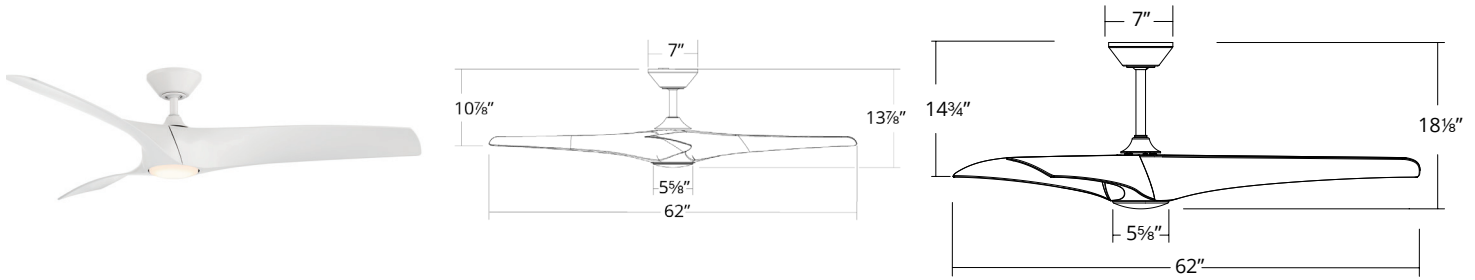

ZEPHYR

FR-W2006-62L

62" Ceiling Fan

MODERN FORMS

SMART FANS

PRODUCT DESCRIPTION

With smart controls and a discreet DC Motor, Zephyr is a form of luxury that comes in a stylish three blade design. A robust LED luminaire with artisan-crafted opal glass and thick aerodynamically soundless blades round out the design. Available in four rich architectural finishes. The Modern Forms app allows for full control of one or many smart fans and integration with current smart home control systems including Control4 and Samsung SmartThings.

***Results may vary based on application and surroundings.**

***This fan comes uni-pack - blade select options are not available**

**** Airflow tested with 8-inch rod**

SPECIFICATIONS

Construction:	Aluminum, ABS
Blade:	16° Pitch, 52" sweep
Downrod:	3/4"W X 4.5"H included + 3/4"W + 8"H included
Mounting Slope:	Up to 30°
Wire:	80"
Hanging Weight:	17 lbs
Total Power:	49.5W
Standards:	UL/cUL Wet Location listed, Title 24 JA8-2016 Compliant, Title 20, Energy Star rated
Motor Type:	120 x 25 sensorless DC motor