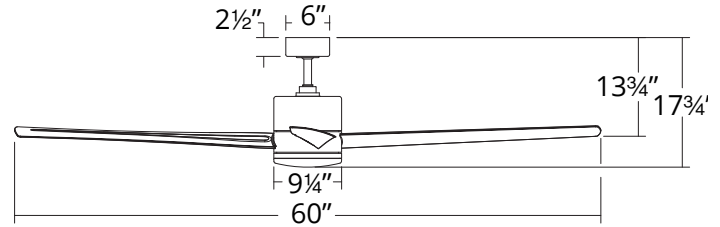

WINDFLOWER

FR-W1815-60L

60" Ceiling Fan

MODERN FORMS SMART FANS

PRODUCT DESCRIPTION

As bold and beautiful as a classic Holland windmill, this contemporary twelve-blade design is perfect for mid-sized and larger spaces with its 60 inch or 80 inch blade sweeps. Control everything from the palm of your hand with our Wi-Fi-connected Modern Forms app- no one else in the industry can match this combination of style and intuitive technology. Available in three sleek finishes, Windflower makes life easier and more beautiful every day.

FEATURES

- 6 fan speeds through both Summer and Winter Modes
- Silent DC motor
- Optional LED light kit included
- Includes RF wall control
- Optional remote control sold separately
- Compatible with Modern Forms app

AIRFLOW/ENERGY EFFICIENCY

Weighted-Average/High Airflow CFM:	2798/8840
Weighted-Average/High Energy Use (W):	13/49
Estimated Yearly Energy Cost ($):	4
Weighted-Average/High Efficiency (CFM/W):	211/180
Max RPM:	128

ORDER NUMBER

Model	Housing	Blade
FR-W1815-60L	OB Oil Rubbed Bronze	DW Dark Walnut
	GH Graphite	WG Weathered Gray
	MB Matte Black	DK Distressed Koa

Example: FR-W1815-60L-MB/DK

For 2700K add "-27" ; for 3500K add "-35" before the finish: FR-W1815-60L27MBDK

*Results may vary based on application and surroundings.

*This fan comes uni-pack - blade select options are not available

SPECIFICATIONS

Construction:	Aluminum, ABS
Blade:	12° Pitch, 60" sweep
Downrod:	.75"W x 6"H included
Mounting Slope:	Up to 30°
Wire:	80"
Hanging Weight:	34.5 lbs
Total Power:	72.5W
Standards:	UL/cUL Wet Location listed, Title 24 JA8-2016 Compliant, Title 20
Motor Type:	168 x 30 sensorless DC motor

WIRELESS PERFORMANCE

Remote Pairing Distance:	Up to 30 ft from fan
Wi-Fi Range:	Up to 150 ft*

LUMINAIRE PERFORMANCE

Light Source:	LED
Light Wattage:	23.5W
Lumens/Delivered Lumens:	2100/1080
Dimming:	Integrated
CRI:	90
Color Temperature:	3000K (2700K/3500K options available)
Rated Life:	50,000 hours

The Modern Forms app synchronizes seamlessly with smart home devices you already own

modernforms.com
Phone (800) 526.2588
Fax (800) 526.2585

Headquarters/Eastern Distribution Center
44 Harbor Park Drive
Port Washington, NY 11050

Central Distribution Center
1600 Distribution Ct
Lithia Springs, GA 30122

Western Distribution Center
1750 Archibald Avenue
Ontario, CA 91760