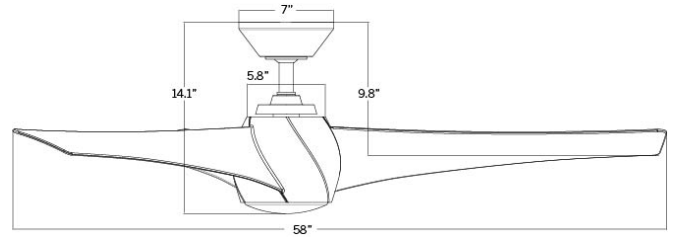

TWIRL

FR-W2103-58L

58" Ceiling Fan

MODERN FORMS

SMART FANS

PRODUCT DESCRIPTION

Like a whirlwind romance, you will fall in love with this smart fan. An updated look for today's homes, as well as hospitality and commercial spaces. Twirl is available in three stunning finishes: Graphite with Weathered White; Matte White; and Distressed Koa. Twirl will also connect with smart home devices you already own to ensure the ultimate in comfort, style, and seamless technology.

FEATURES

- 6 fan speeds through both Summer and Winter Modes
- Silent DC motor
- Luminaire cover not included
- Includes BT remote control
- Optional wall control sold separately
- Compatible with Modern Forms app

AIRFLOW/ENERGY EFFICIENCY

Weighted-Average/High Airflow CFM:	4446/5896
Weighted-Average/High Energy Use (W):	22/30
Estimated Yearly Energy Cost ($):	6
High Efficiency (CFM/W):	201
Max RPM:	128

ORDER NUMBER

Model	Housing	Blade
FR-W2103-58L	DK Distressed Koa	DK Distressed Koa
	GH Graphite	WW Weathered Wood
	MW Matte White	MW Matte White

Example: **FR-W2103-58L-MW**

For 2700K add "-27" ; for 3500K add "-35" before the finish: **FR-W2103-58L27GHWG**

- *Results may vary based on application and surroundings.
- *This fan comes uni-pack - blade select options are not available

SPECIFICATIONS

Construction:	Aluminum, ABS
Blade:	16° Pitch, 58" sweep
Downrod:	.75"W x 4.5"H included
Mounting Slope:	Up to 30°
Wire:	80"
Hanging Weight:	19 lbs
Total Power:	50W
Standards:	UL/cUL Wet Location listed, Title 24 JA8-2016 Compliant, Title 20, Energy Star rated
Motor Type:	120 x 25 sensorless DC motor

WIRELESS PERFORMANCE

Wi-Fi Range:	Up to 150 ft*
Bluetooth Range:	Up to 150 ft*

LUMINAIRE PERFORMANCE

Light Source:	LED
Light Wattage:	20W
Lumens/Delivered Lumens:	1600/531
Dimming:	Integrated
CRI:	90
Color Temperature:	3000K (2700K/3500K options available)
Rated Life:	50,000 hours

The Modern Forms app synchronizes seamlessly with smart home devices you already own

modernforms.com
Phone (800) 526.2588
Fax (800) 526.2585

Headquarters/Eastern Distribution Center
44 Harbor Park Drive
Port Washington, NY 11050

Central Distribution Center
1600 Distribution Ct
Lithia Springs, GA 30122

Western Distribution Center
1750 Archibald Avenue
Ontario, CA 91760