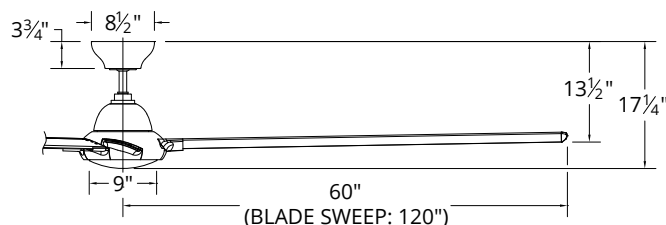

HYDRA

FR-W1805-120L

120" Ceiling Fan

MODERN FORMS

SMART FANS

PRODUCT DESCRIPTION

As its name suggests, Hydra is all about water. Like all of our smart fans, it's wet-rated for outdoor use so you can maintain the continuity of your décor inside and out. Even with an impressive 120" blade sweep, this epically scaled smart fan moves a massive amount of air without consuming much energy, thanks to a powerful DC motor that runs up to 70% more efficient than AC motors. Control it all with our exclusive Modern Forms app. Available in 80 inches, 96 inches and 12 inches.

FEATURES

- 6 fan speeds through both Summer and Winter Modes
- Silent DC motor
- Includes BT wall control
- Optional wall control for 3, 4-way control sold separately
- Compatible with Modern Forms app

AIRFLOW/ENERGY EFFICIENCY

Weighted-Average/High Airflow CFM	2798/13300
Weighted-Average/High Energy Use (W):	13/44
Estimated Yearly Energy Cost ($):	4
Weighted-Average/High Efficiency (CFM/W)	211/302
Max RPM:	40

ORDER NUMBER

Model	Housing	Blade
FR-W1805-120L	BZ <i>Bronze</i>	BZ <i>Bronze</i>
	TT <i>Titanium Silver</i>	TT <i>Titanium Silver</i>
	MB <i>Matte Black</i>	MB <i>Matte Black</i>
	MW <i>Matte White</i>	MW <i>Matte White</i>

Example: **FR-W1805-120L-MB**

For 2700K add "-27" ; for 3500K add "-35" before the finish: **FR-W1805-120L-27-MW**

*Results may vary based on application and surroundings.

*This fan comes uni-pack - blade select options are not available

The Modern Forms app synchronizes seamlessly with smart home devices you already own

SPECIFICATIONS

Construction:	Aluminum, ABS
Blade:	14° Pitch, 120" sweep
Downrod:	.75"W x 4.5"H included
Mounting Slope:	Up to 30°
Wire:	80"
Hanging Weight:	46 lbs
Total Power:	67.5W
Standards:	ETL/cETL Wet Location listed, Title 24 JA8-2016 Compliant, Title 20, Energy Star rated
Motor Type:	168 x 30 sensorless DC motor

WIRELESS PERFORMANCE

Wi-Fi Range:	Up to 150 ft*
Bluetooth Range:	Up to 150 ft*

LUMINAIRE PERFORMANCE

Light Source:	LED
Light Wattage:	23.5W
Lumens/Delivered Lumens:	2100/1031
Dimming:	Integrated
CRI:	90
Color Temperature:	3000K (2700K/3500K options available)
Rated Life:	50,000 hours

modernforms.com
Phone (800) 526.2588
Fax (800) 526.2585

Headquarters/Eastern Distribution Center
44 Harbor Park Drive
Port Washington, NY 11050

Central Distribution Center
1600 Distribution Ct
Lithia Springs, GA 30122

Western Distribution Center
1750 Archibald Avenue
Ontario, CA 91760